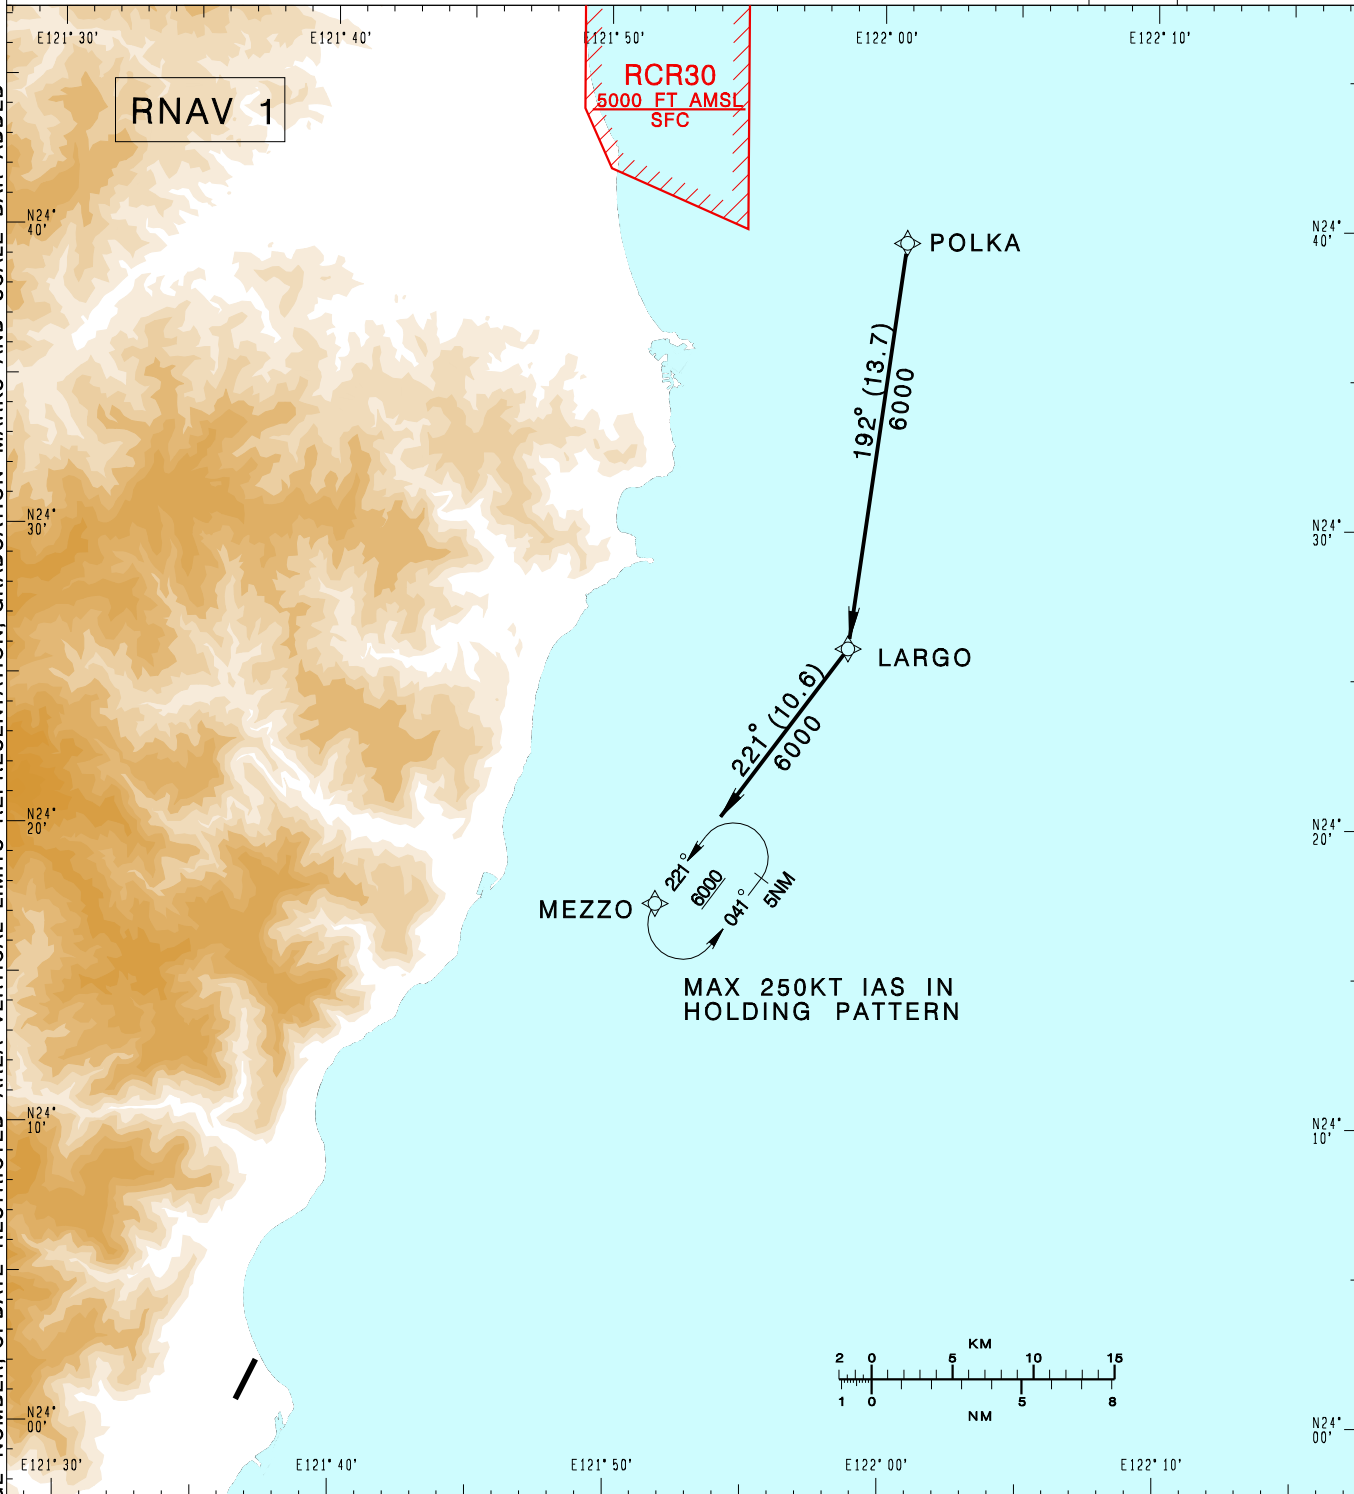

**花蓮機場**  
HUALIEN AD

**RCYU STAR  
POLKA ONE RNAV**

|  |  |                    |  |                                   |  |  |          |   |
|--|--|--------------------|--|-----------------------------------|--|--|----------|---|
| TAIPEI APP<br>124.0 119.1 330.2 276.8  |  |                    |  | HUALIEN TWR<br>118.1 126.18 236.6 |  |  | VAR 4° W | <br>14000'<br>MSA APP 25NM |
| Apt Elev: 51'  |  | Trans Level: FL130 |  | Trans Alt: 11,000'                |  |  |          |   |
| BEARINGS ARE MAGNETIC; DISTANCES ARE NAUTICAL MILES; ELEVATIONS, HEIGHTS IN FEET |  |                    |  |                                   |  |  |          |   |

CHANGES: NEW PAGE NUMBER, UPDATE RESTRICTED AREA VERTICAL LIMITS REPRESENTATION, GRADUATION MARKS AND SCALE BAR ADDED

**POLKA ONE RNAV ARRIVAL**  
From POLKA to LARGO, then MEZZO.  
\*GNSS REQUIRED